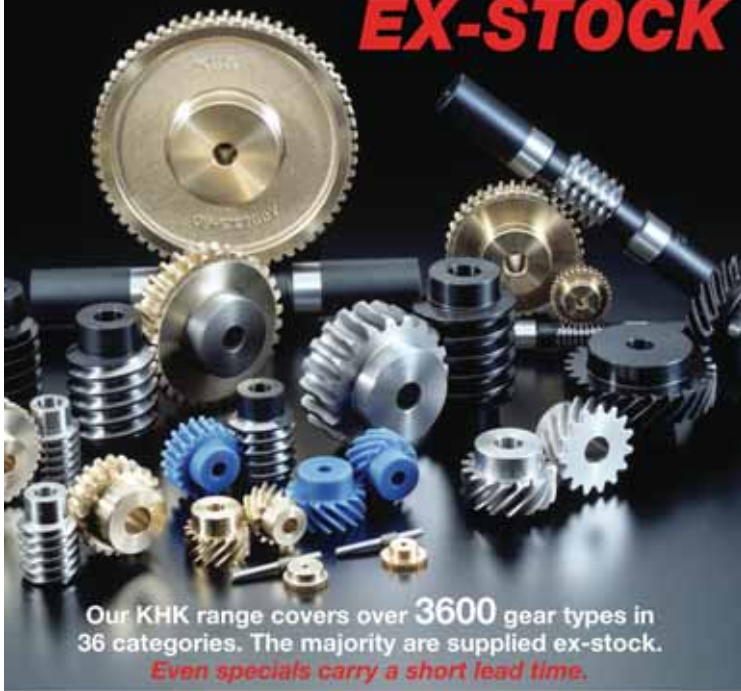

THOUSANDS OF GEARS **EX-STOCK**

Our KHK range covers over **3600** gear types in 36 categories. The majority are supplied ex-stock.
Even specials carry a short lead time.

Standard range includes

- Hardened and stainless steel gears and racks
- Injection moulded spur and bevel gears
- Spiral bevel gears
- Specials and modified gears